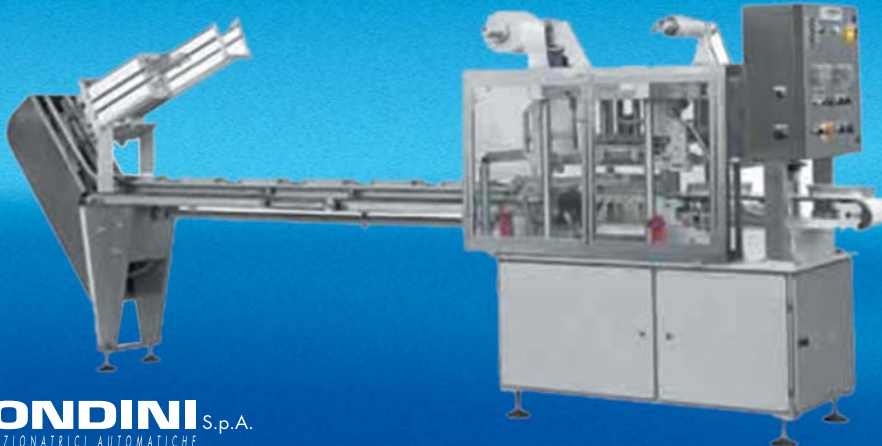

• **aluminum film**
20 - 50 cm

• **cling film**
300-450 mm / 300 m / 8.5 my

• **PVC shrink film**
20 - 50 cm / 12 - 18 my

Favola

• FAVOLA 3420
vacuum machine

Unica 20
TVG

• UNICA 20 / TVG
thermosealing machine with vacuum gas